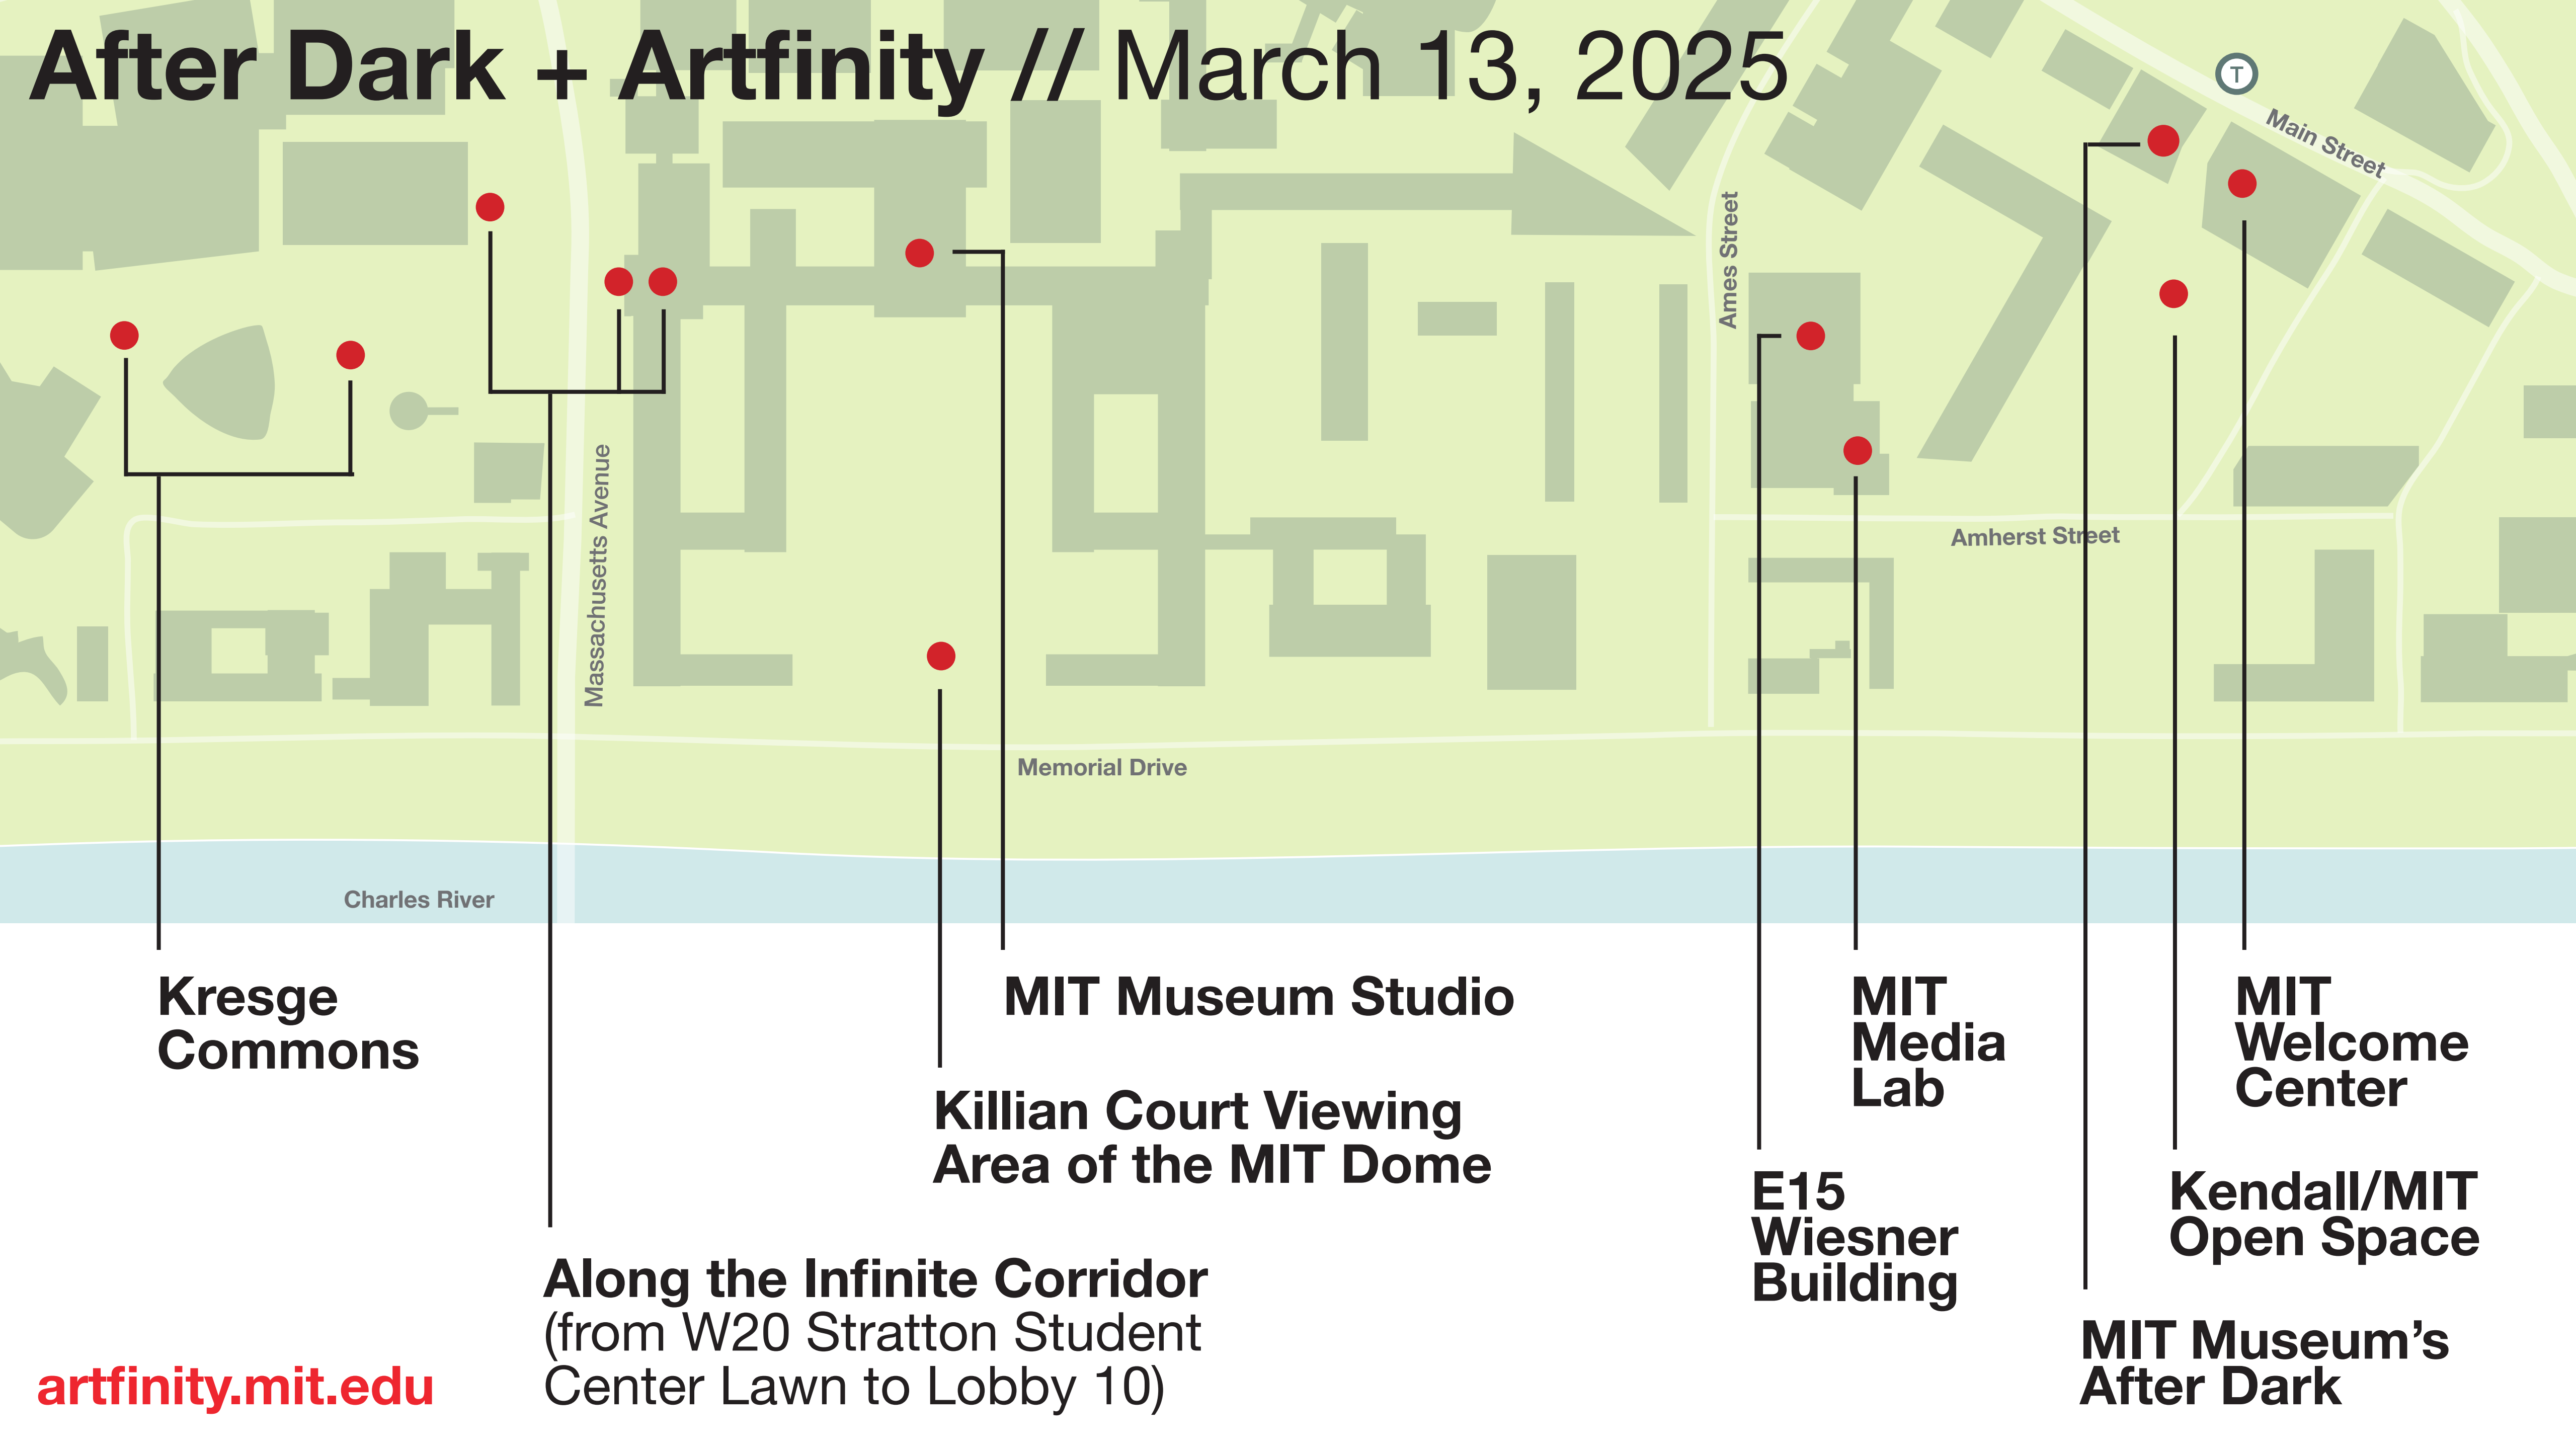

After Dark + Artfinity // March 13, 2025

Kresge Commons

MIT Museum Studio

Killian Court Viewing Area of the MIT Dome

MIT Media Lab

MIT Welcome Center

E15 Wiesner Building

Kendall/MIT Open Space

Along the Infinite Corridor
(from W20 Stratton Student Center Lawn to Lobby 10)

MIT Museum's After Dark

6:00pm

6:30pm

7:00pm

7:30pm

8:00pm

8:30pm

9:00pm

9:30pm

10:00pm

Legend:

- AUGMENTED REALITY (orange)
- CONCERT (green)
- EXHIBITION (blue)
- FILM (teal)
- INSTALLATION (pink)
- PERFORMANCE (purple)
- PROJECTION (orange)
- TALK (purple)