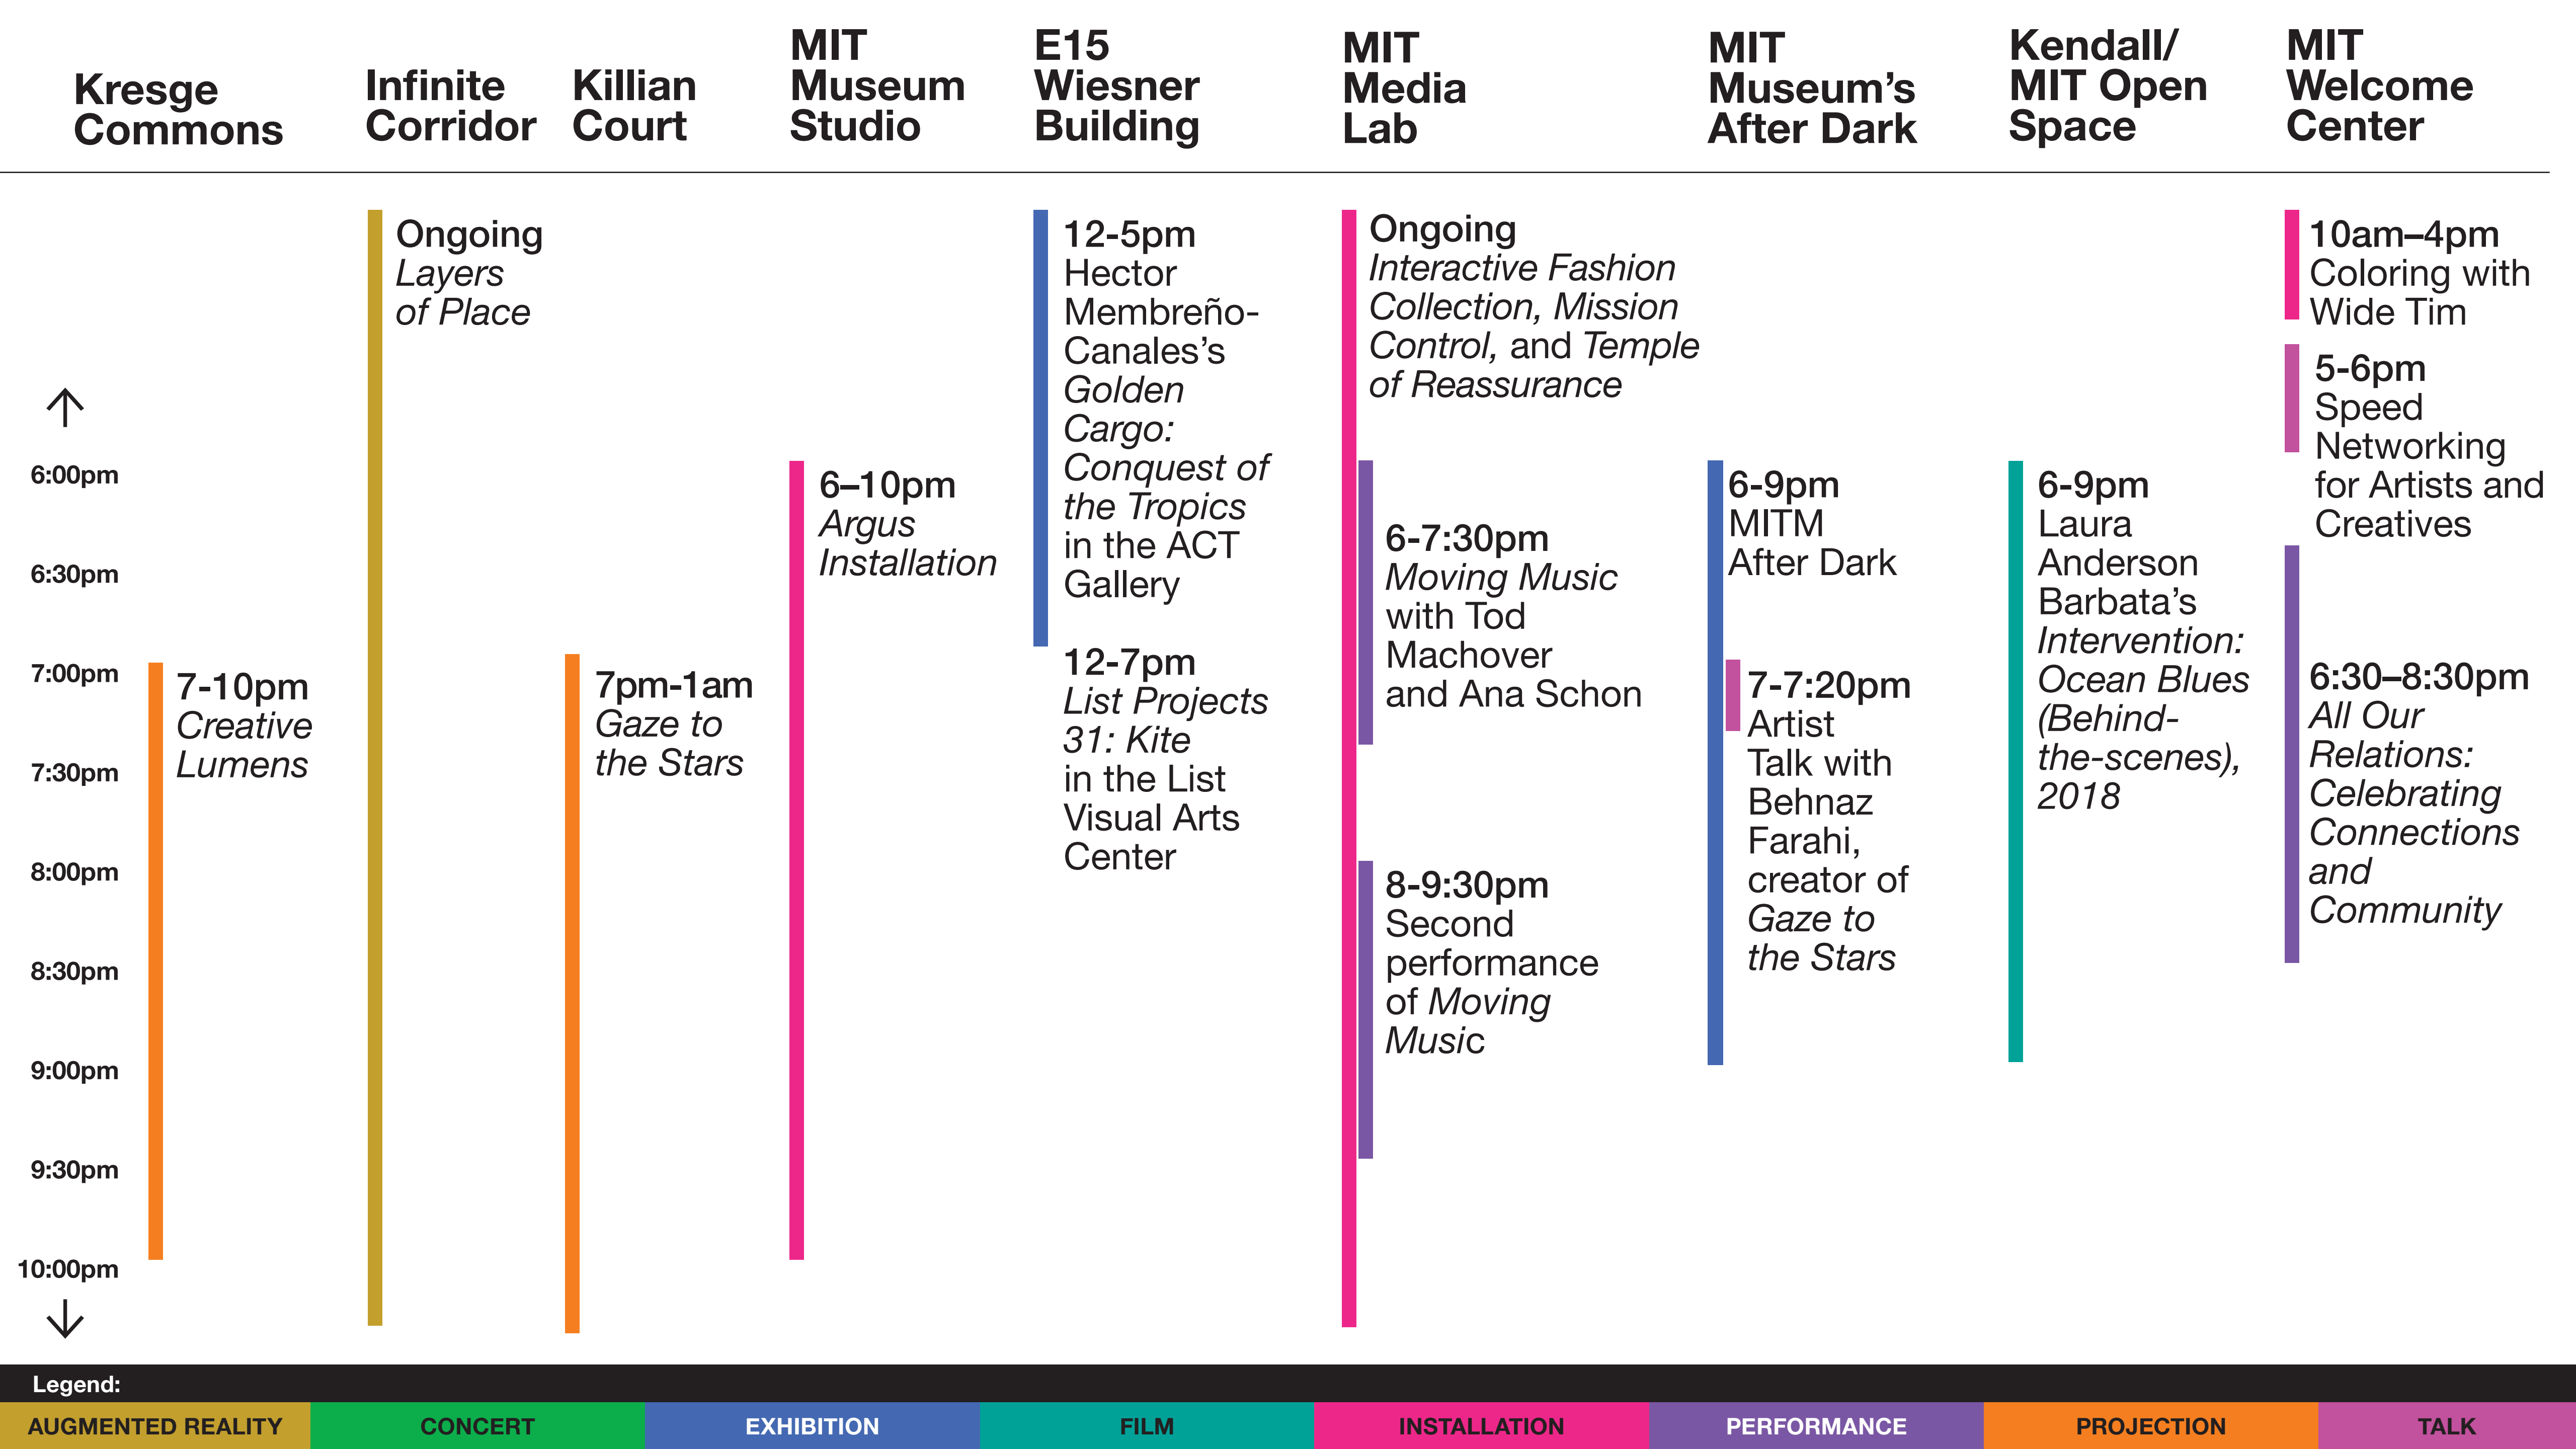

After Dark + Artfinity // March 13, 2025

Kresge Commons

MIT Museum Studio

Killian Court Viewing Area of the MIT Dome

MIT Media Lab

MIT Welcome Center

E15 Wiesner Building

Kendall/MIT Open Space

Along the Infinite Corridor
(from W20 Stratton Student Center Lawn to Lobby 10)

MIT Museum's After Dark

6:00pm

6:30pm

7:00pm

7:30pm

8:00pm

8:30pm

9:00pm

9:30pm

10:00pm

Legend:

- AUGMENTED REALITY (orange)
- CONCERT (green)
- EXHIBITION (blue)
- FILM (teal)
- INSTALLATION (pink)
- PERFORMANCE (purple)
- PROJECTION (orange)
- TALK (purple)